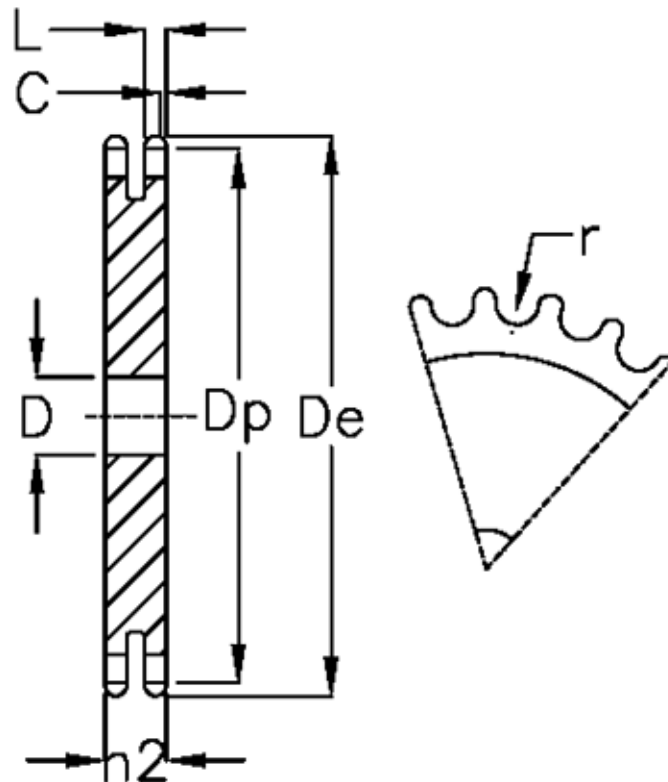

Article number: 616022003064

Description: Plate wheel 06 B-2 Z=64 duplex

Measures

C	= 1
D	= 20
De	= 198.2
Dp	= 194.12
For chain size	= 3/8 x 7/32
For chain type	= 06 B-2
h2	= 5.3
L	= 5.2

Number of teeth	= 64
r	= 6.35